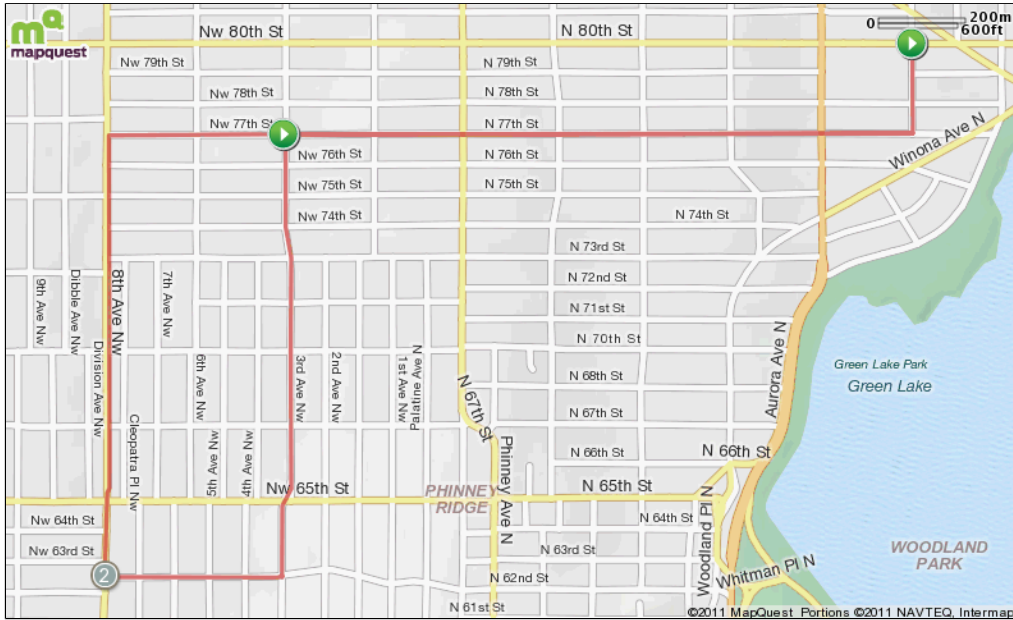

# A run mapped on 01/04/2011

Starts In Seattle, Washington

Notes		
AT	FOR	NOTES
START	 12ft	Head <b>west</b> on <b>N 80th St</b> toward <b>Stone Ave N</b>
0 mi.	 788ft	Turn left at <b>Stone Ave N</b>
0.15 mi.	 3862ft	Head <b>west</b> on <b>N 77th St</b> toward <b>Aurora Ave N</b>
0.88 mi.	 2044ft	Head <b>west</b> on <b>N 77th St</b> toward <b>1st Ave NW</b>
1.27 mi.	 67ft	Head <b>west</b> on <b>NW 77th St</b> toward <b>8th Ave NW</b>
1.28 mi.	 3871ft	Turn left at <b>8th Ave NW</b>

Notes		
AT	FOR	NOTES
2.02 mi.	 1322ft	Head <b>east</b> on <b>NW 62nd St</b> toward <b>7th Ave NW</b>
2.27 mi.	 15ft	Turn right at <b>3rd Ave NW</b>
2.27 mi.	 1968ft	Head <b>north</b> on <b>3rd Ave NW</b> toward <b>NW 62nd St</b>
2.64 mi.	 1847ft	Head <b>north</b> on <b>3rd Ave NW</b> toward <b>NW 70th St</b>
2.99 mi.	 84ft	Head <b>north</b> on <b>3rd Ave NW</b> toward <b>NW 77th St</b>

Notes		
AT	FOR	NOTES
3.01 mi.	 1666ft	Turn right at <b>NW 77th St</b>
3.32 mi.	 2902ft	Head <b>east</b> on <b>N 77th St</b> toward <b>Dayton Ave N</b>
3.87 mi.	 91ft	Head <b>east</b> on <b>N 77th St</b> toward <b>Stone Ave N</b>
3.89 mi.		Turn left at <b>Stone Ave N</b>

Notes		
AT	FOR	NOTES
START	12ft	Head west on N 80th St toward Stone Ave N
0 mi.	788ft	Turn left at Stone Ave N
0.15 mi.	3862ft	Head west on N 77th St toward Aurora Ave N
0.88 mi.	2044ft	Head west on N 77th St toward 1st Ave NW
This segment shows 1.27 mi. (6,706 ft.) of your route.		