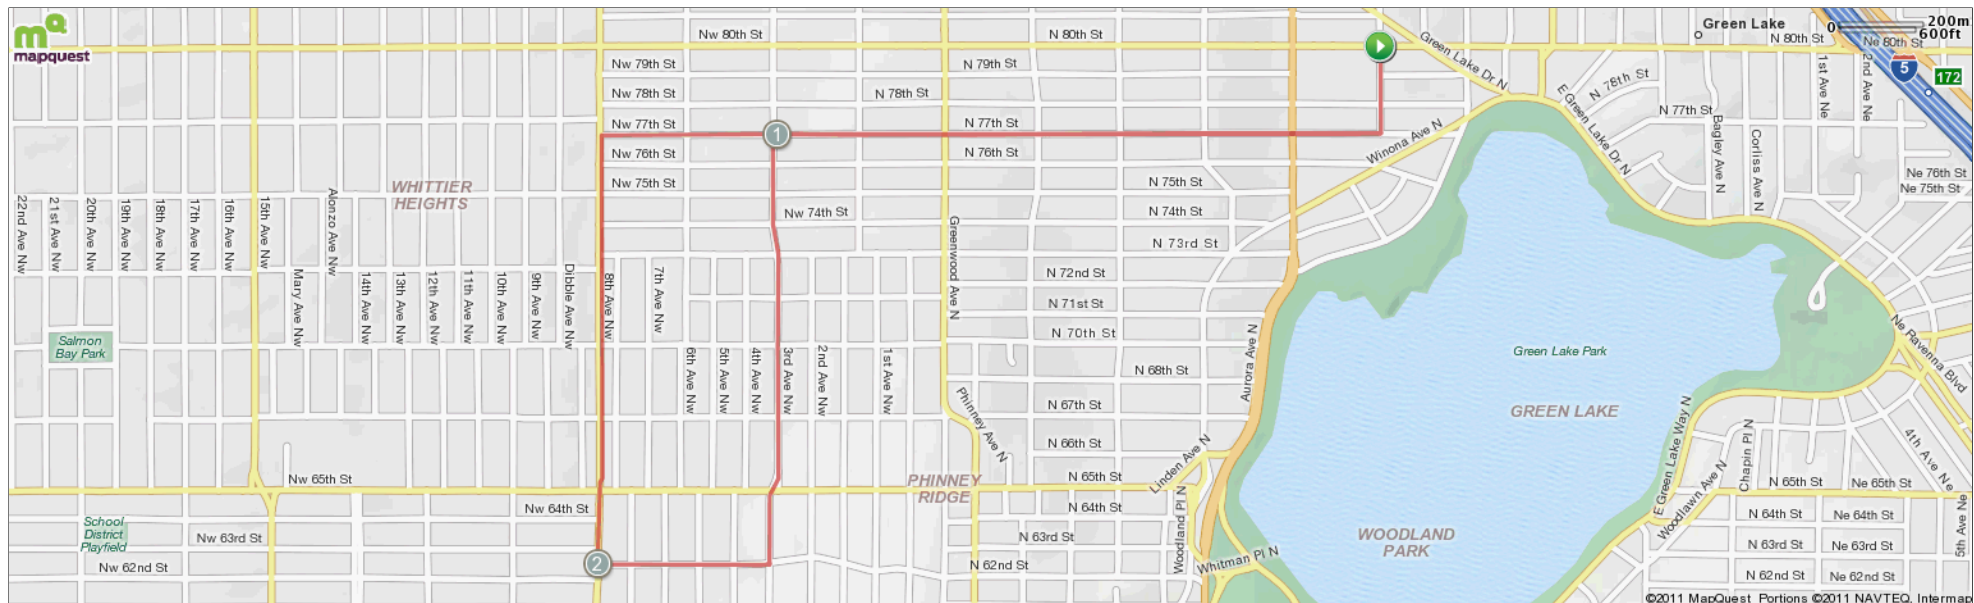

A run mapped on 01/04/2011

Starts In Seattle, Washington

4.01 miles

Description
2011 Half 4 mile route