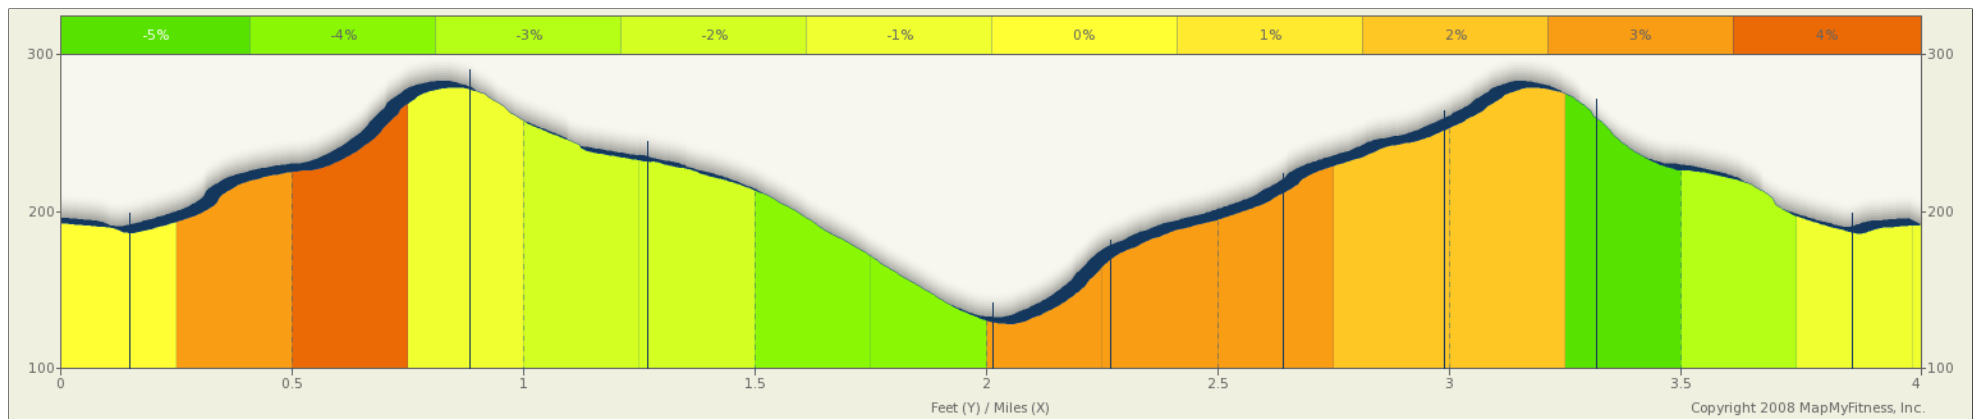

# A run mapped on 01/04/2011

Starts In Seattle, Washington

## 4.01 miles

**Description**  
2011 Half 4 mile route

# A run mapped on 01/04/2011

Starts In Seattle, Washington

Notes		
AT	FOR	NOTES
START	 12ft	Head <b>west</b> on <b>N 80th St</b> toward <b>Stone Ave N</b>
0 mi.	 788ft	Turn left at <b>Stone Ave N</b>
0.15 mi.	 3862ft	Head <b>west</b> on <b>N 77th St</b> toward <b>Aurora Ave N</b>
0.88 mi.	 2044ft	Head <b>west</b> on <b>N 77th St</b> toward <b>1st Ave NW</b>
1.27 mi.	 67ft	Head <b>west</b> on <b>NW 77th St</b> toward <b>8th Ave NW</b>
1.28 mi.	 3871ft	Turn left at <b>8th Ave NW</b>